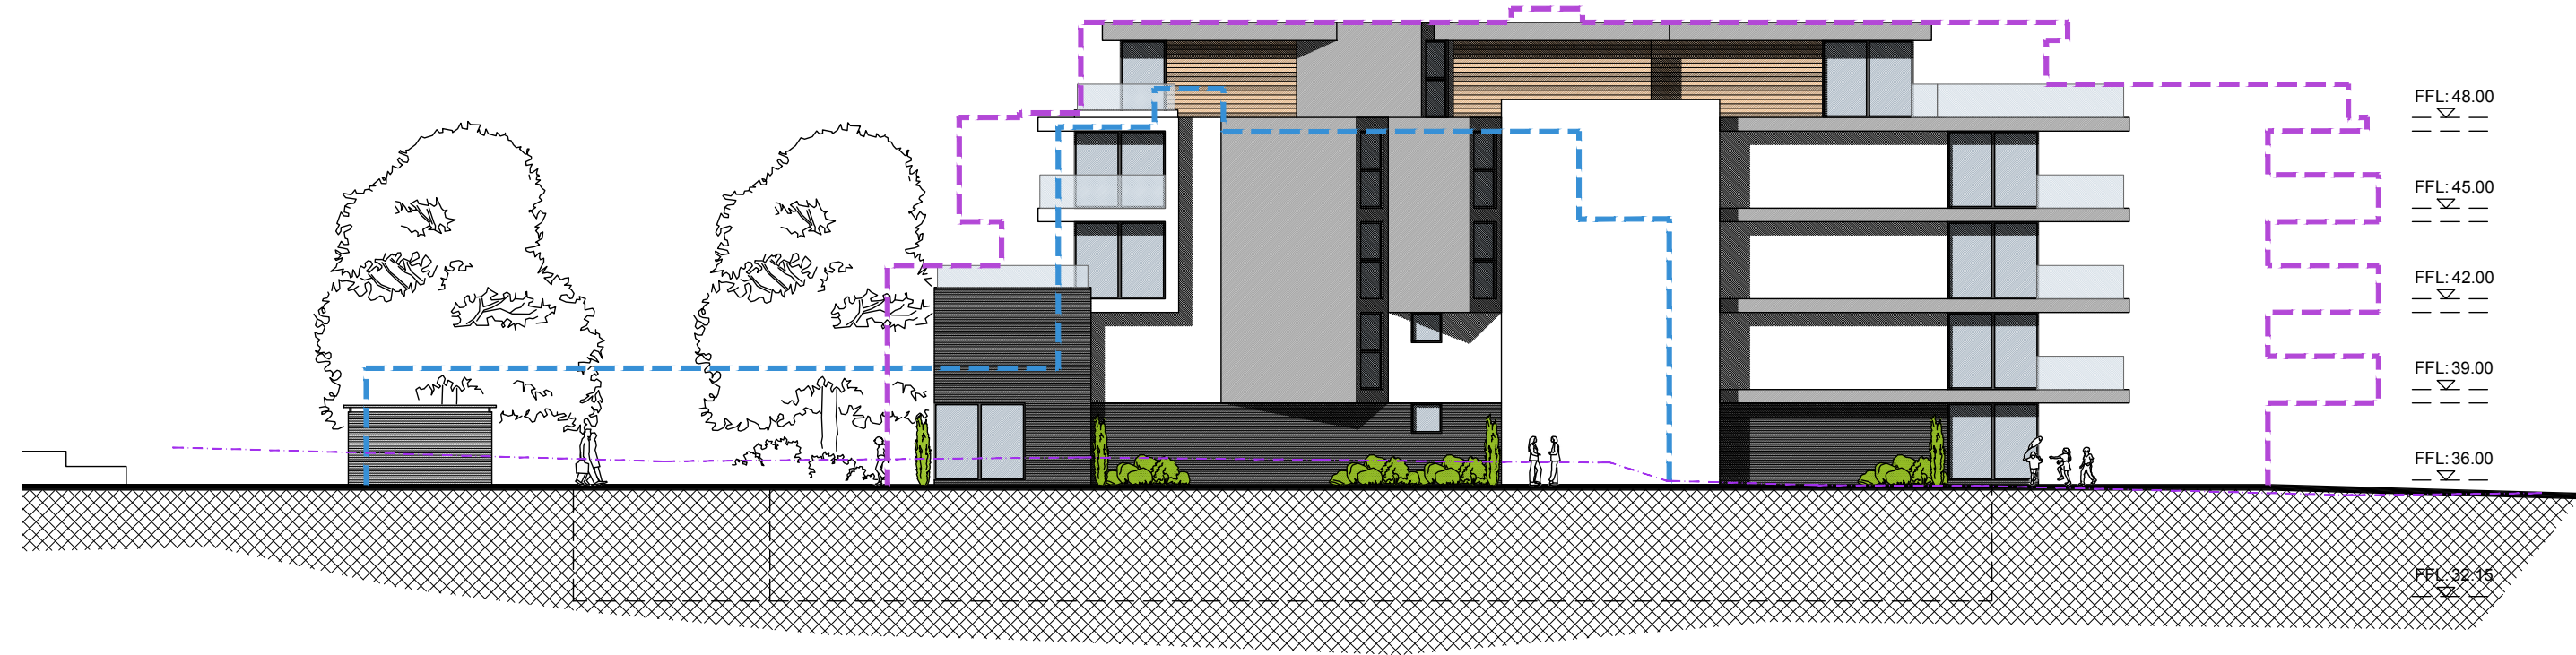

NORTH WEST ELEVATION
SCALE 1:100

SOUTH WEST ELEVATION
SCALE 1:100

Burnage Court
6 Martello Road
Poole, Dorset
BH13 7BA

Elevations (1 of 2)

fortitudo

Fortitudo Ltd
161 Banks Road
Poole, BH13 7QL

SOUTH EAST ELEVATION
SCALE 1:100

NORTH EAST ELEVATION
SCALE 1:100

SOUTH EAST ELEVATION
SCALE 1:50

NORTH EAST ELEVATION
SCALE 1:50

NORTH WEST ELEVATION
SCALE 1:50

SOUTH WEST ELEVATION
SCALE 1:50

Burnage Court
6 Martello Road
Poole, Dorset
BH13 7BA