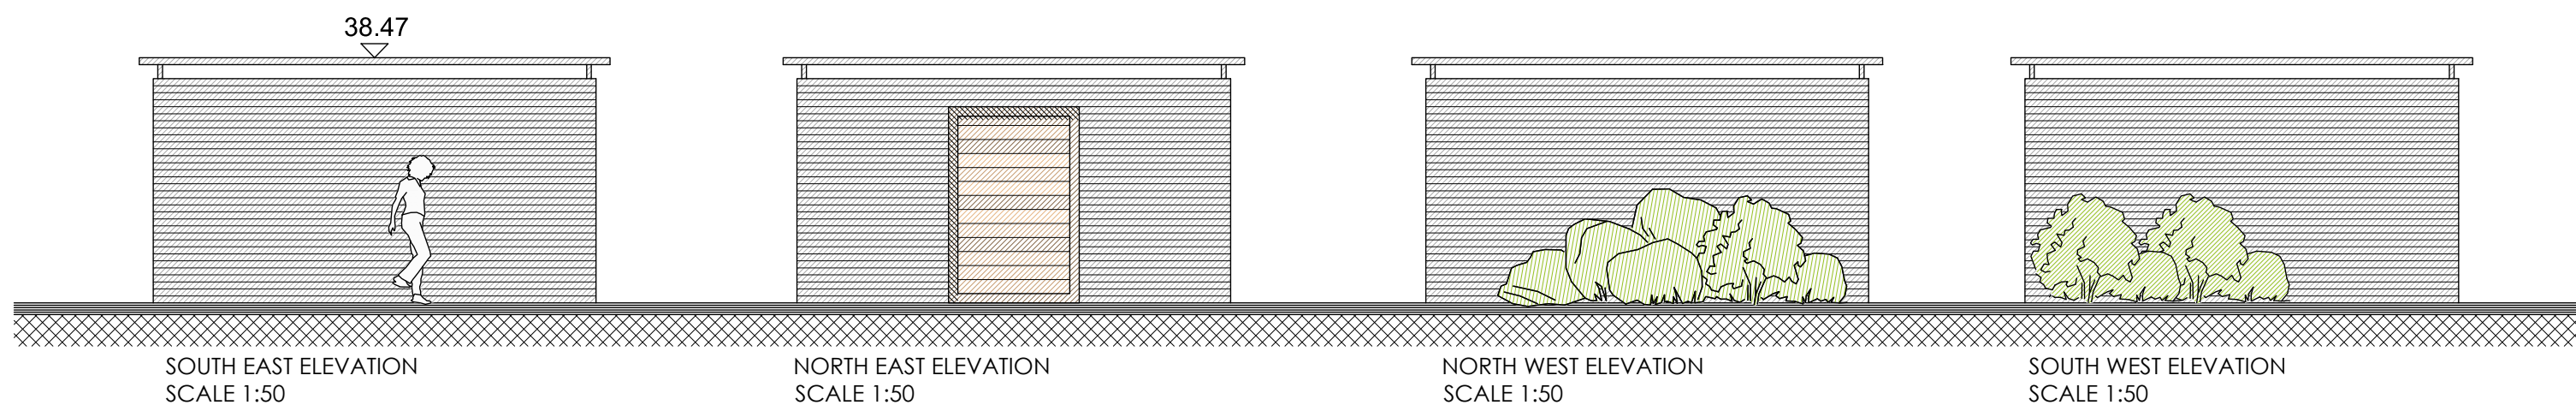

NORTH WEST ELEVATION
SCALE 1:100

SOUTH WEST ELEVATION
SCALE 1:100

Burnage Court
6 Martello Road
Poole, Dorset
BH13 7BA

Elevations (1 of 2)

fortitudo

Fortitudo Ltd
161 Banks Road
Poole, BH13 7QL

SOUTH EAST ELEVATION
SCALE 1:100

NORTH EAST ELEVATION
SCALE 1:100

SOUTH EAST ELEVATION
SCALE 1:50

NORTH EAST ELEVATION
SCALE 1:50

NORTH WEST ELEVATION
SCALE 1:50

SOUTH WEST ELEVATION
SCALE 1:50

Burnage Court
6 Martello Road
Poole, Dorset
BH13 7BA